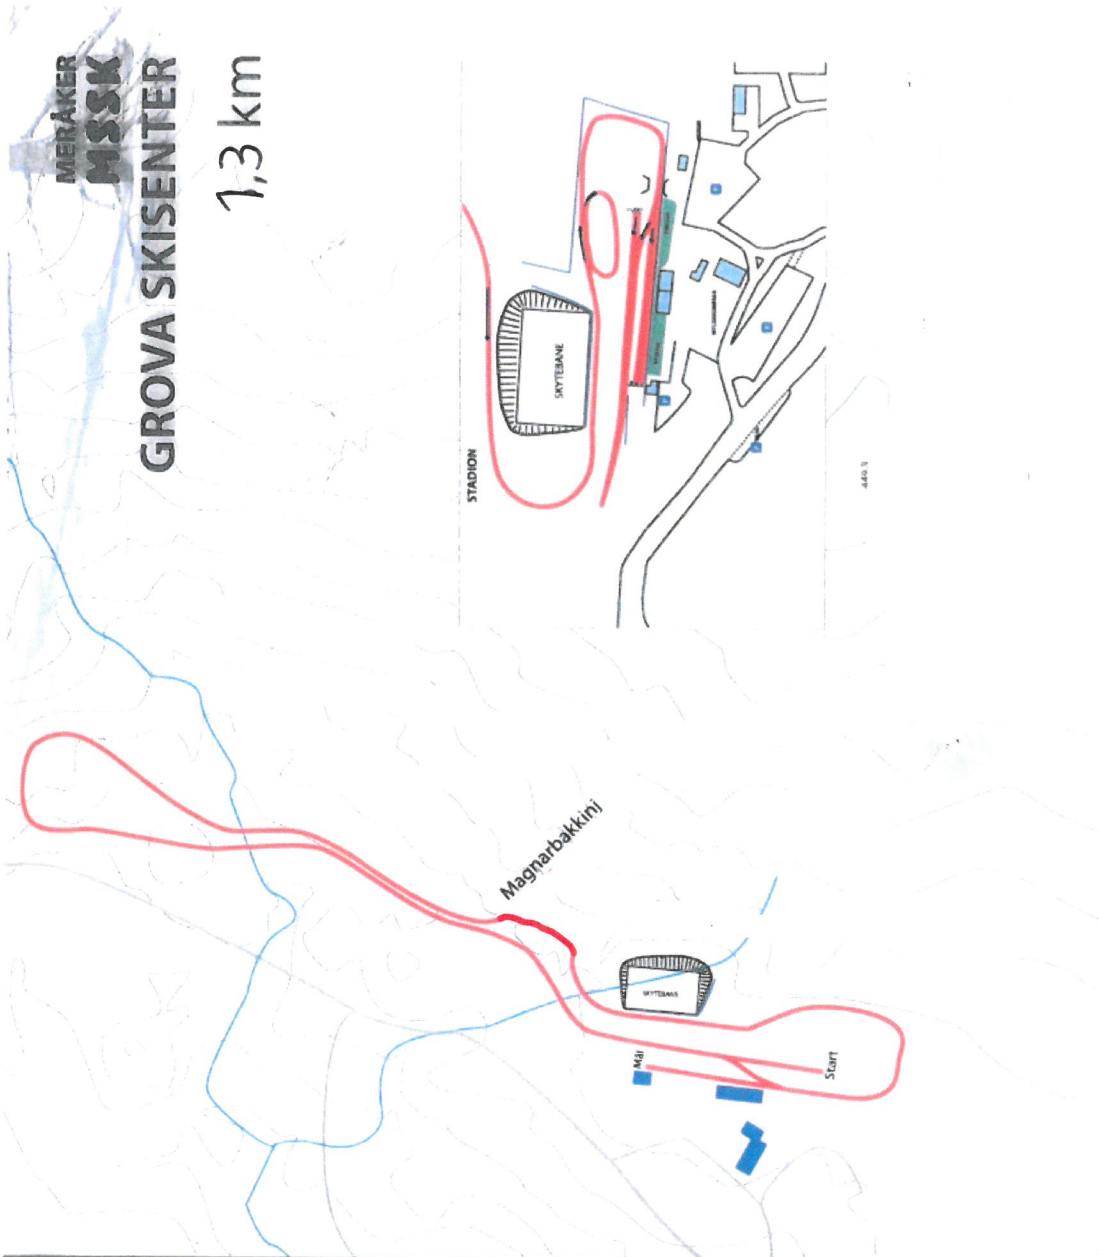

MERAKER

MSSK

# GROVA SKISENTER

1,3 km

MERAKER

# MSSK